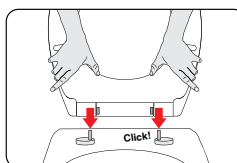

Quick Release

Lätt att ta av sitsen.