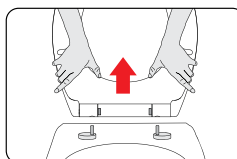

Quick Release

Lätt att ta av sitsen.